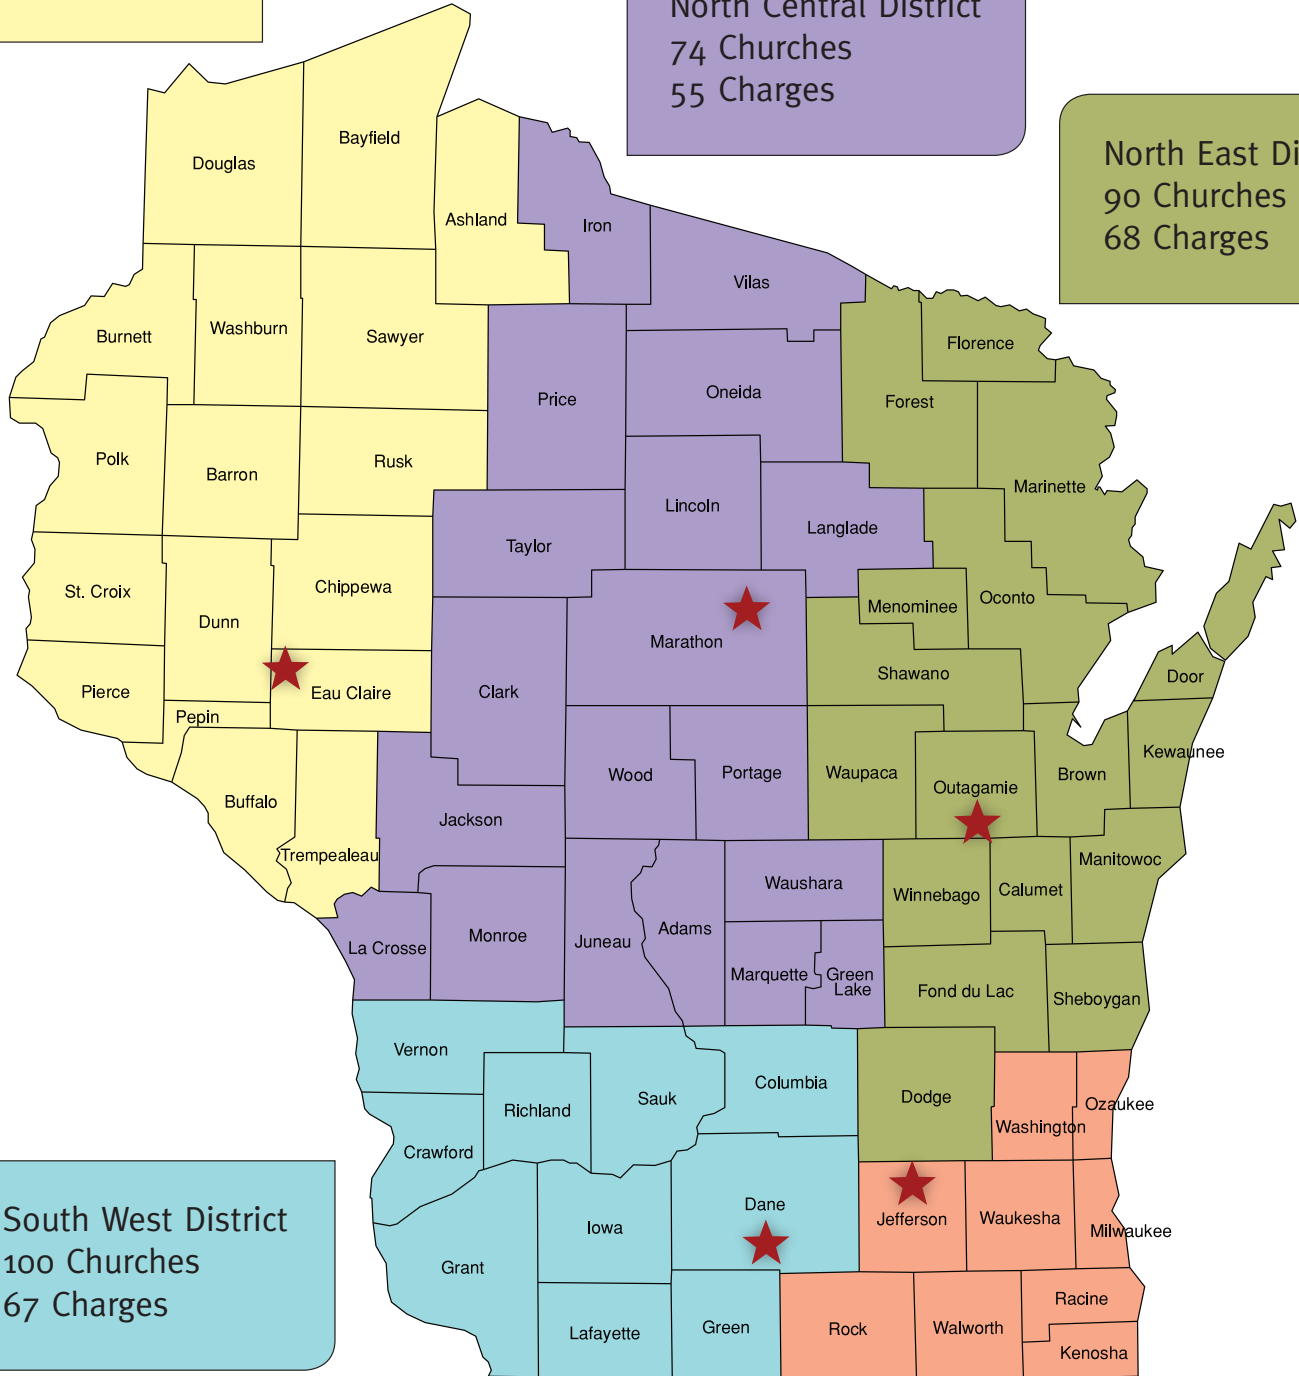

Wisconsin Conference Districts

North West District
83 Churches
44 Charges

North Central District
74 Churches
55 Charges

North East District
90 Churches
68 Charges

South West District
100 Churches
67 Charges

South East District
109 Churches
98 Charges